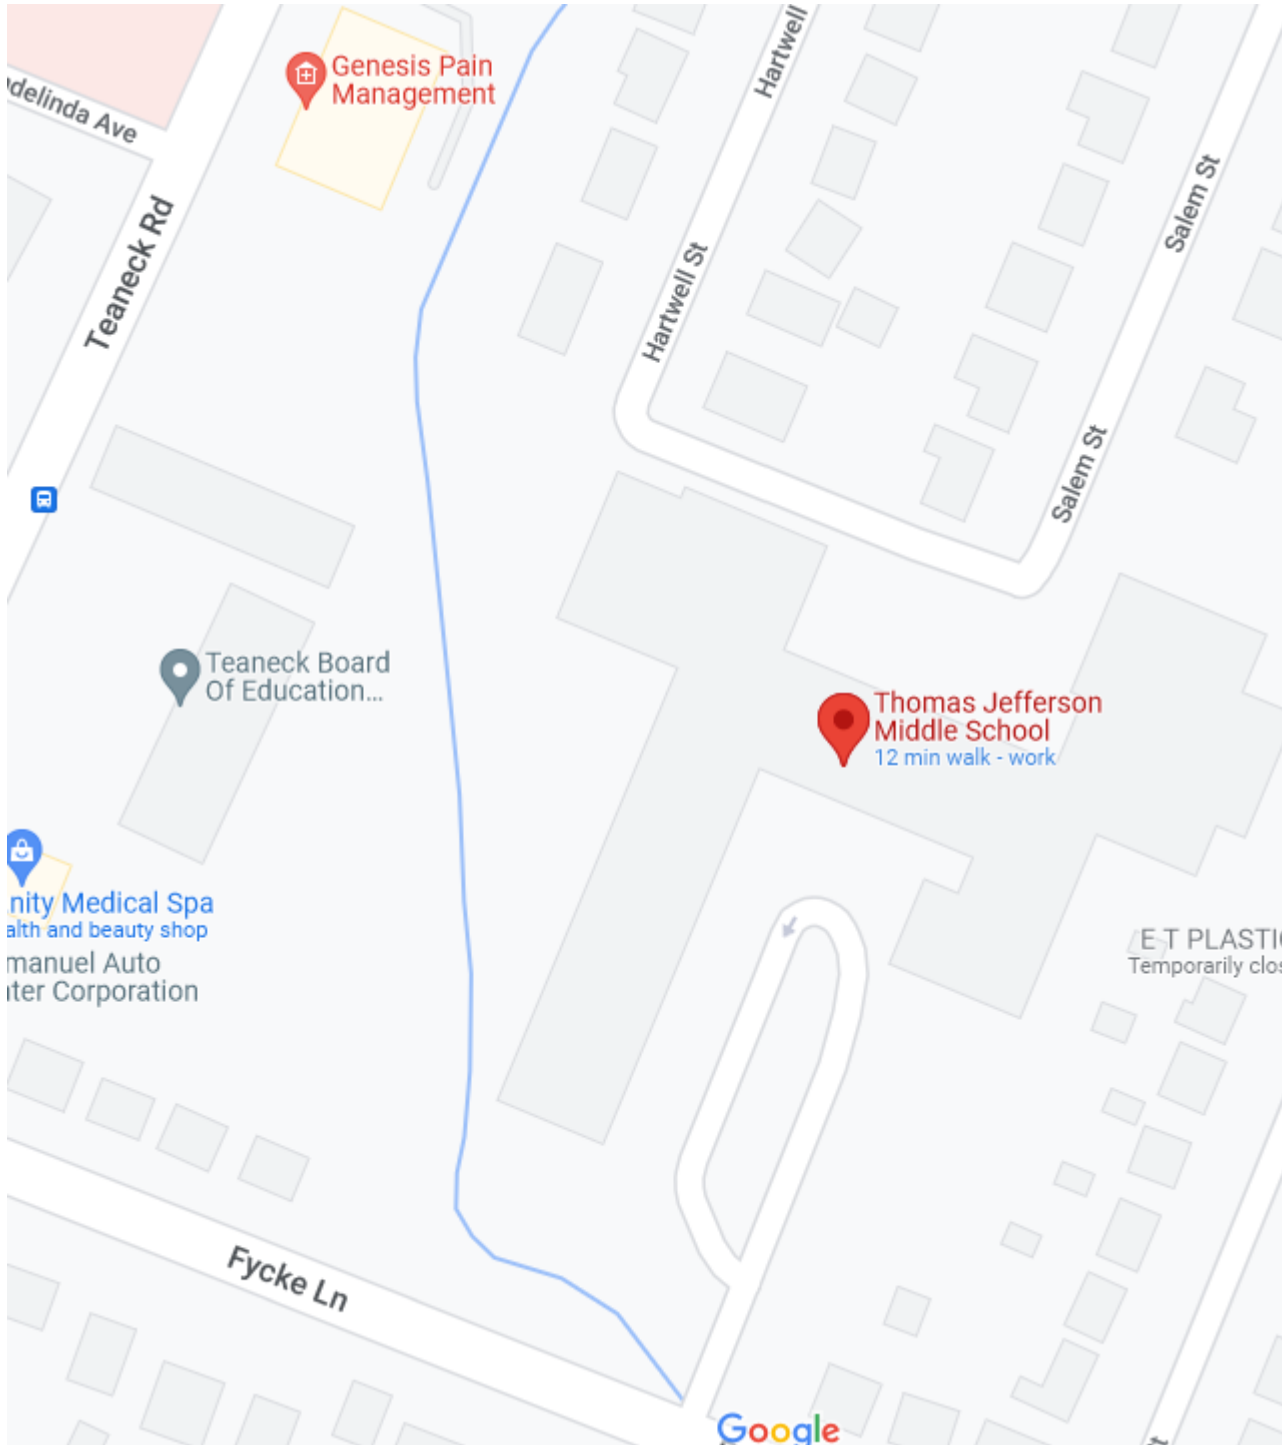

- Parking is available to voters in the school driveway on Salem Street and the school parking lot on Salem Street. Entrance to the polling location is through the driveway entrance on Salem Street.