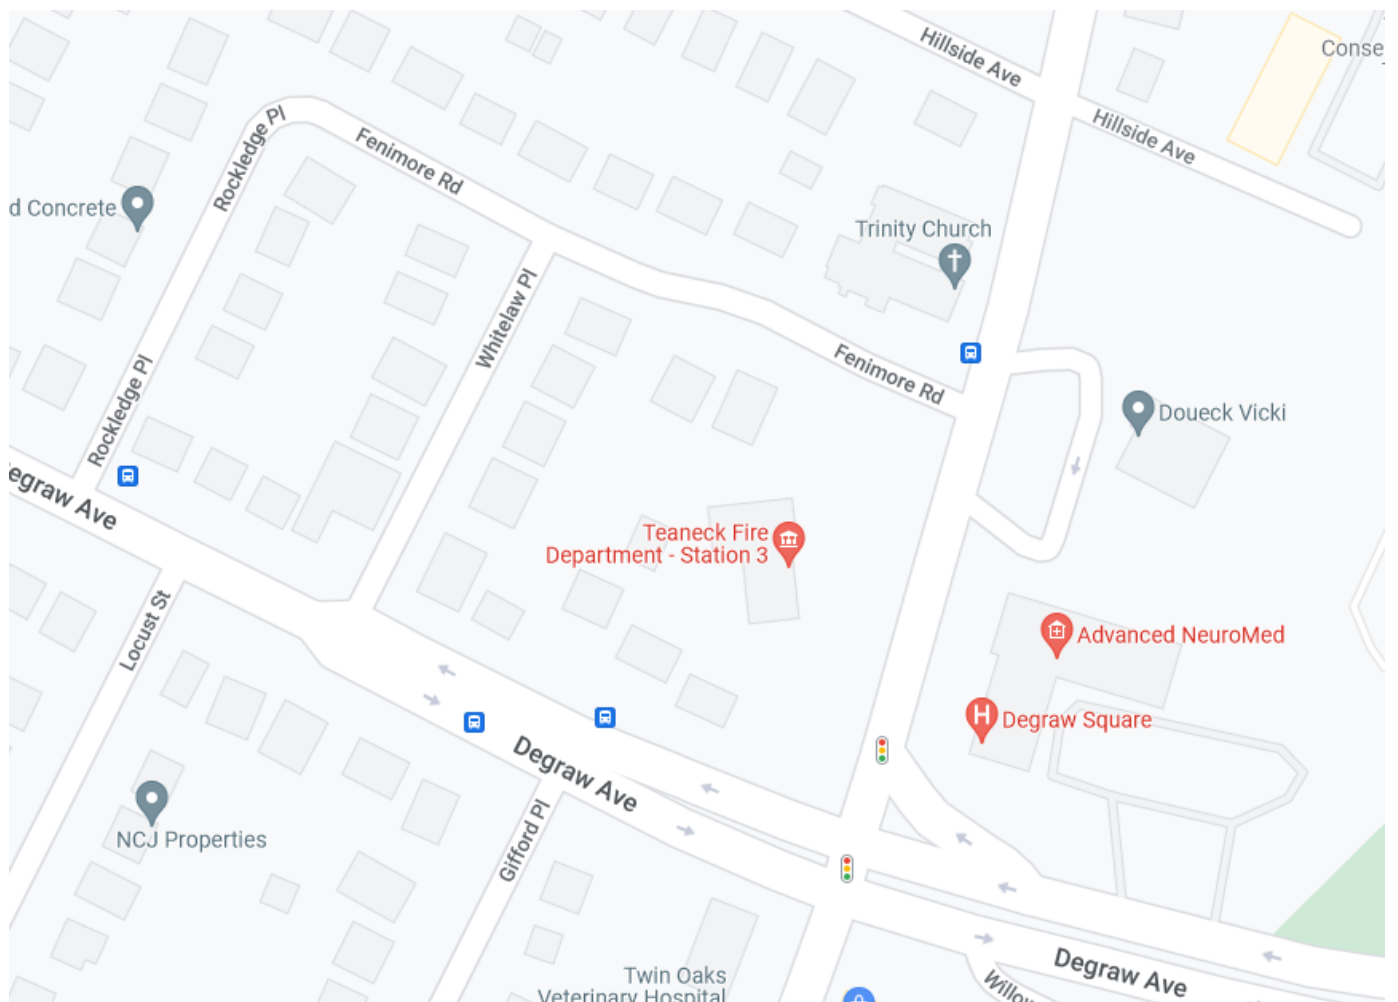

**TOWNSHIP OF TEANECK**  
**ELECTION DISTRICT POLLING PLACES**

***PARKING***

**DISTRICT #1 & 2**

**Firehouse #3 - 370 Teaneck Road**

- There are a few parking spots available in the Fire Station parking lot, and restrictions on parking are lifted on Election Day on Fenimore Road. The entrance to the polling location is the Truck Bay facing Teaneck Road.

## **DISTRICT #4, 5, & 6 American Legion Post #128 - 650 American Legion Drive**

- There are parking spots in the American Legion parking lot, outside of the polling location on American Legion Drive, and the Municipal Lot across from Stop&Shop is open on Election Day. The Entrance to the polling place is the side entrance of the building.

Presbyterian Church of Teaneck - 1 Church St

- Parking for the Presbyterian Church is available on Church Street outside the entrance to the polling location. Entrance to the polling location is the building closest to Teaneck Road, facing Church Street.

- Parking is available on Fycke Lane & Lucy Ave for voters. Entrance to the polling location faces Lucy Ave. There is a walkway from Fycke & Lucy that brings voters to the entrance.

- Parking is available to voters in the school driveway on Salem Street and the school parking lot on Salem Street. Entrance to the polling location is through the driveway entrance on Salem Street.