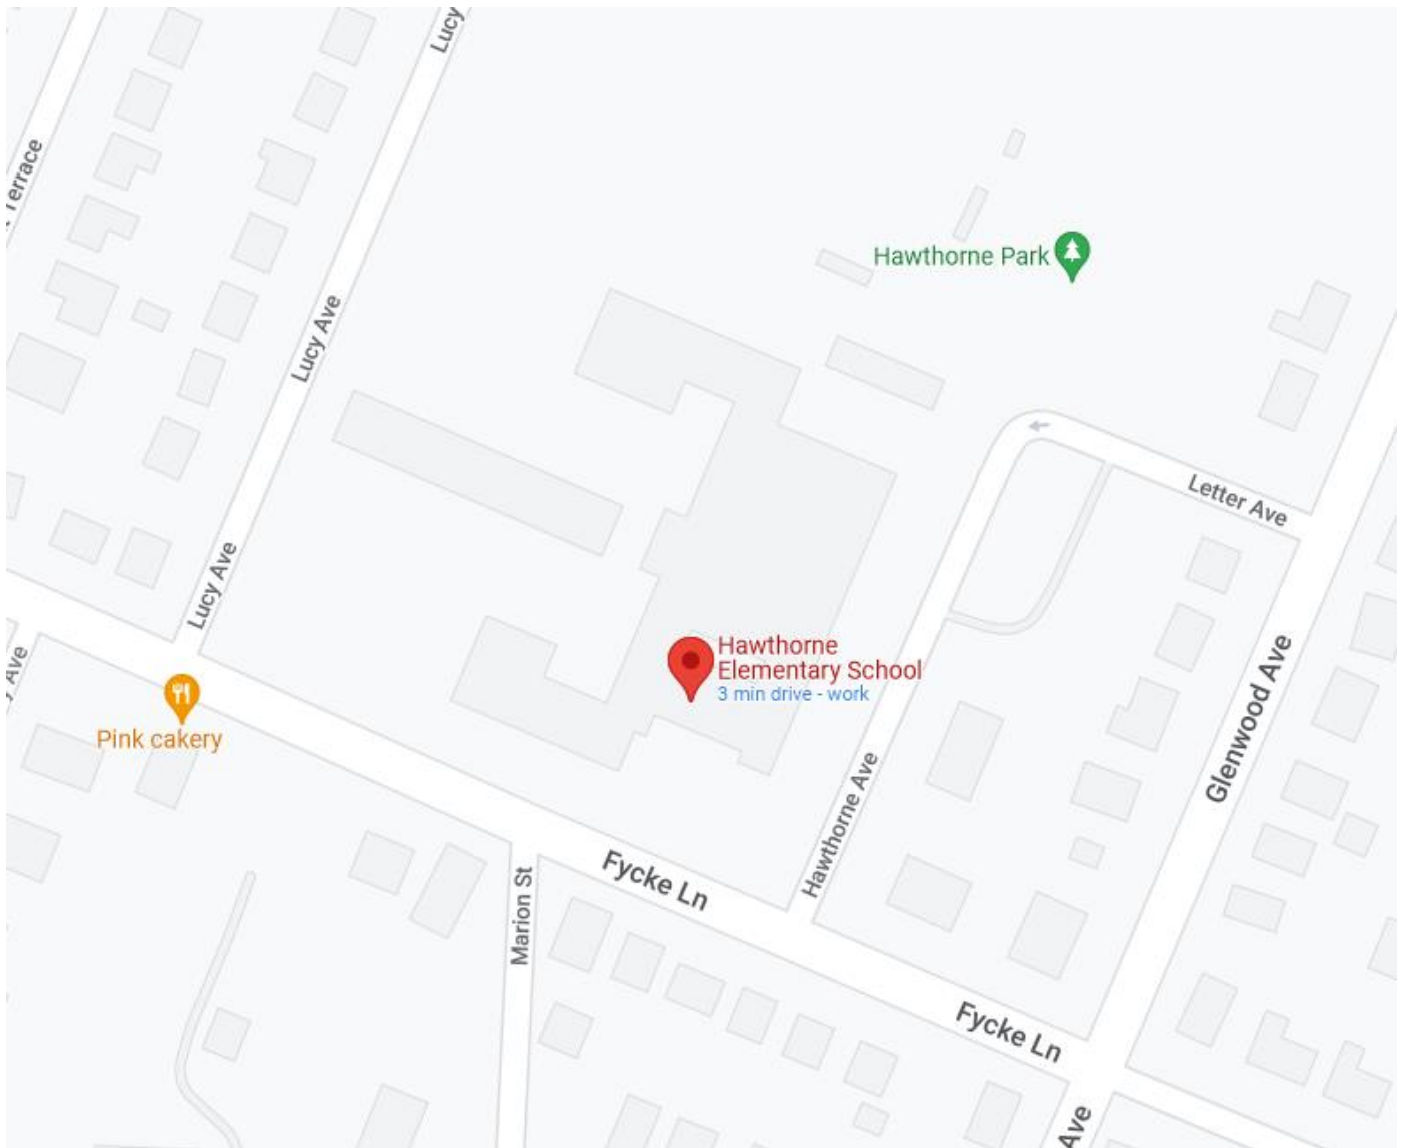

Presbyterian Church of Teaneck - 1 Church St

- Parking for the Presbyterian Church is available on Church Street outside the entrance to the polling location. Entrance to the polling location is the building closest to Teaneck Road, facing Church Street.

**DISTRICT #18 & 19** Teaneck High School - Room 140/Elizabeth Ave Gym – 100 Elizabeth Avenue

- Parking is available on Elizabeth Ave, as well as the High School Parking Lot. Entrance to polling location is on Elizabeth Ave facing Elizabeth Ave & Route 4. There is an ADA accessible entrance facing Elizabeth Ave as well as an entrance near the school parking lot.

- Parking is available on Fycke Lane & Lucy Ave for voters. Entrance to the polling location faces Lucy Ave. There is a walkway from Fycke & Lucy that brings voters to the entrance.

- Parking is available to voters in the school driveway on Salem Street and the school parking lot on Salem Street. Entrance to the polling location is through the driveway entrance on Salem Street.