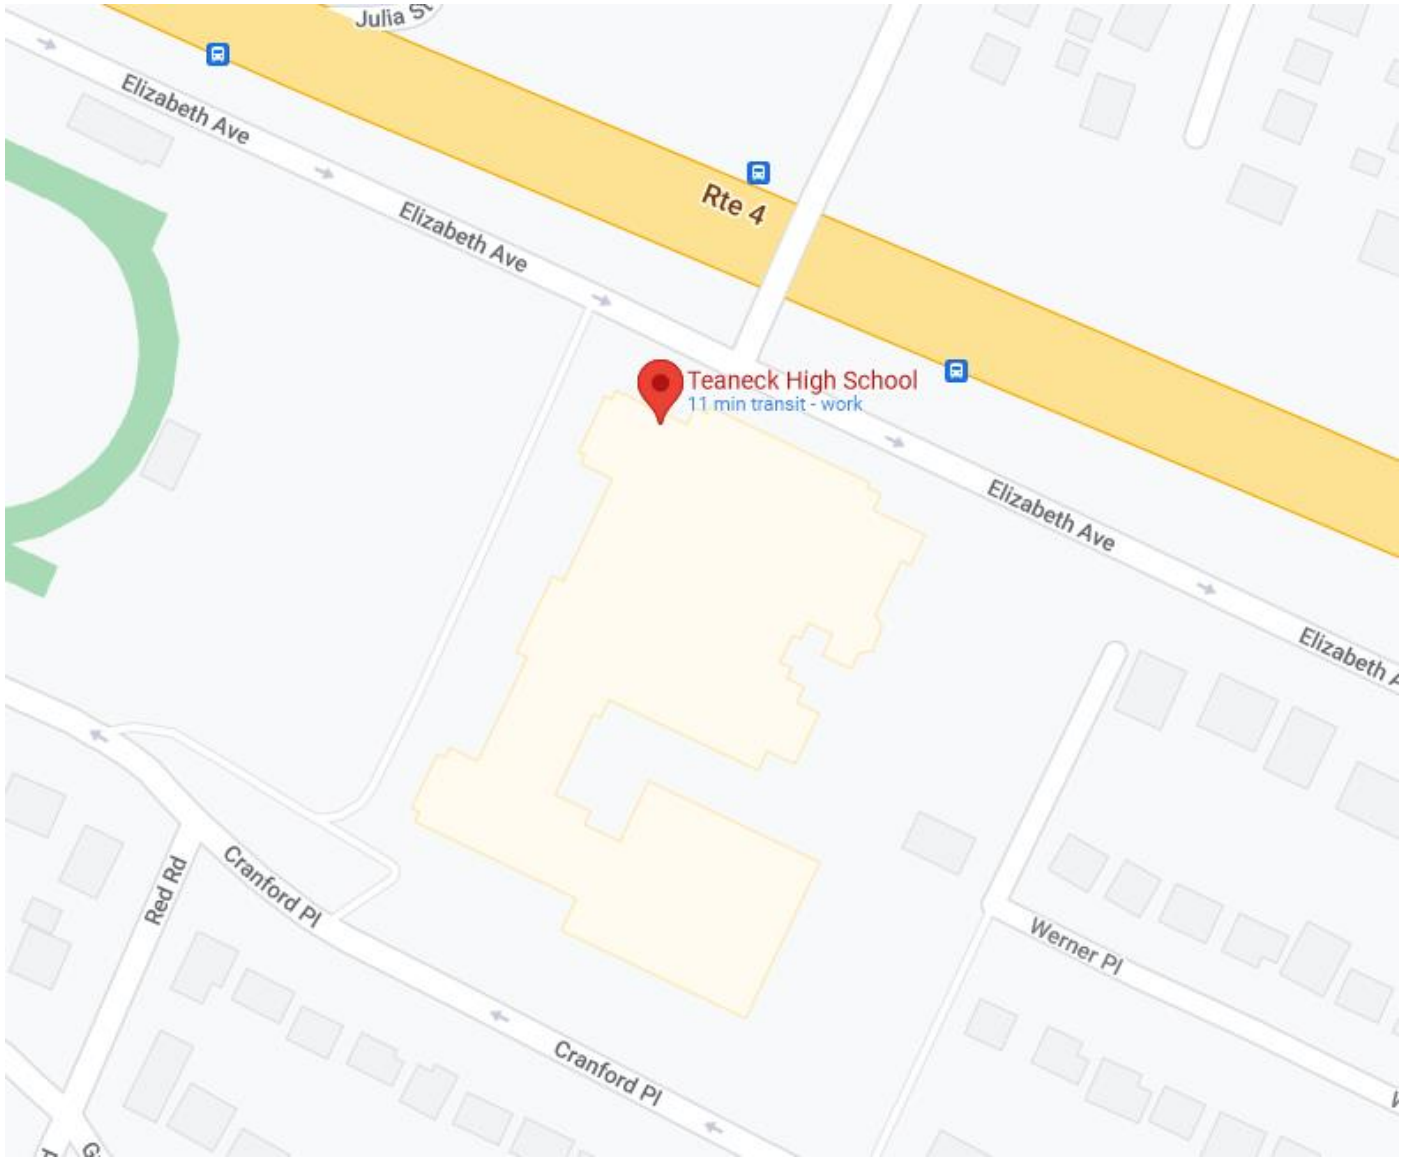

DISTRICT #18 & 19 Teaneck High School - Room 140/Elizabeth Ave Gym – 100 Elizabeth Avenue

- Parking is available on Elizabeth Ave, as well as the High School Parking Lot. Entrance to polling location is on Elizabeth Ave facing Elizabeth Ave & Route 4. There is an ADA accessible entrance facing Elizabeth Ave as well as an entrance near the school parking lot.