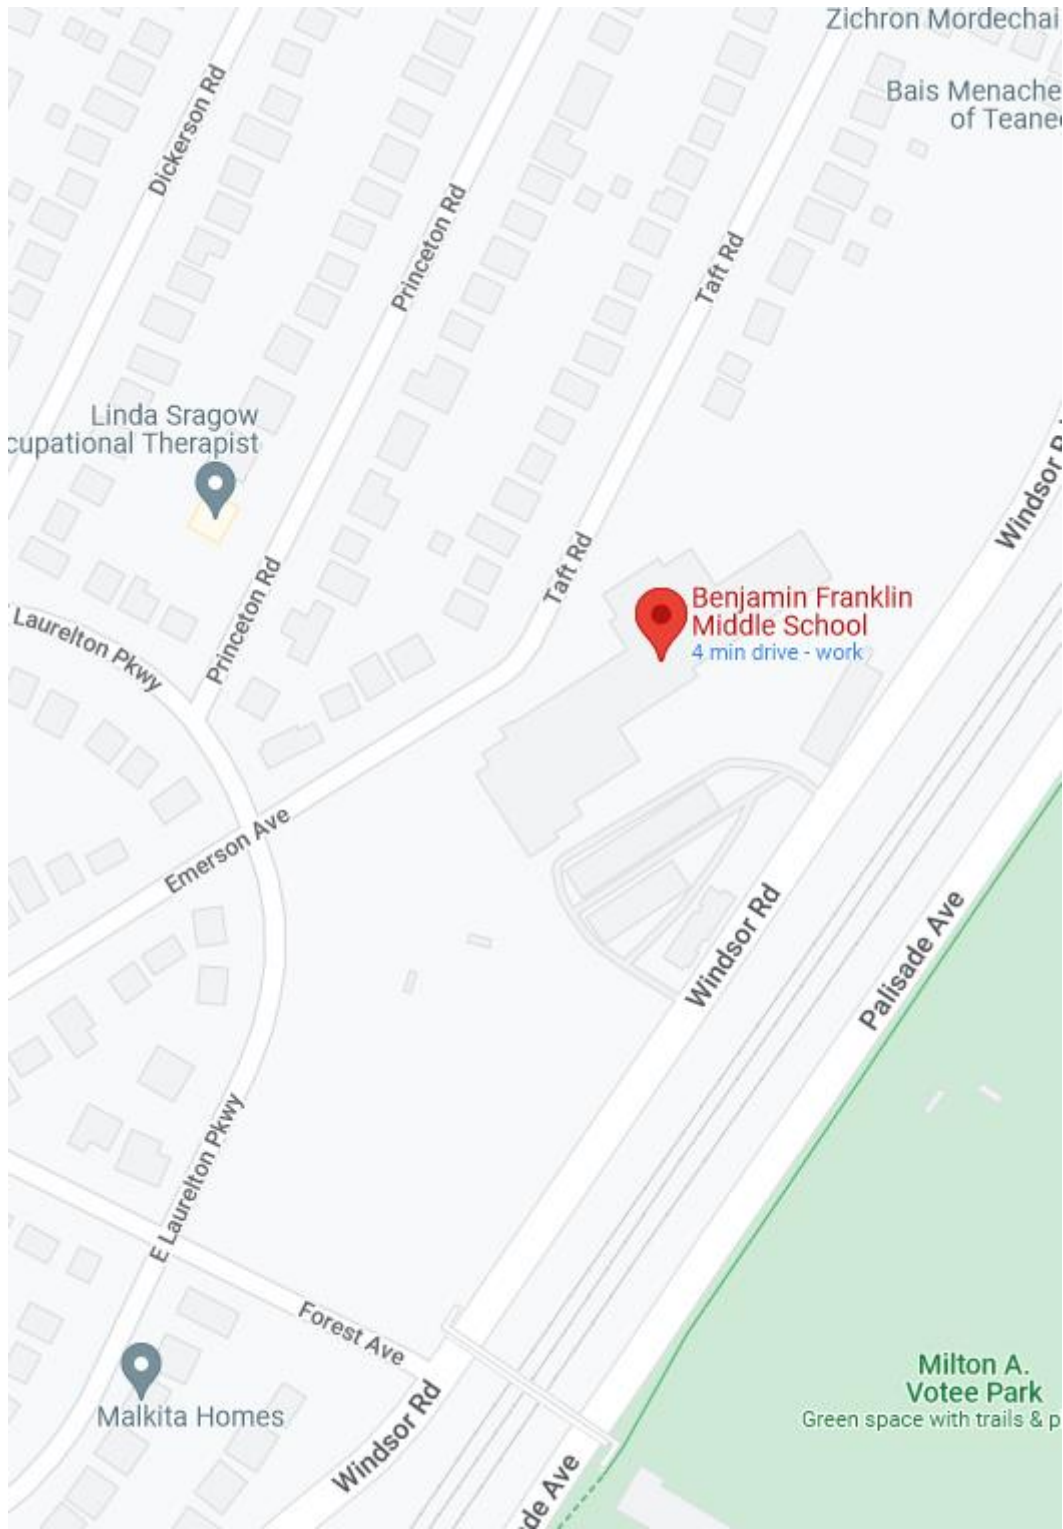

**TOWNSHIP OF TEANECK**  
**ELECTION DISTRICT POLLING PLACES**

***PARKING***

**DISTRICT #1 & 2**

**Firehouse #3 - 370 Teaneck Road**

- There are a few parking spots available in the Fire Station parking lot, and restrictions on parking are lifted on Election Day on Fenimore Road. The entrance to the polling location is the Truck Bay facing Teaneck Road.

## **DISTRICT #4, 5, & 6 American Legion Post #128 - 650 American Legion Drive**

- There are parking spots in the American Legion parking lot, outside of the polling location on American Legion Drive, and the Municipal Lot across from Stop&Shop is open on Election Day. The Entrance to the polling place is the side entrance of the building.

- The Driveway of Lowell School will be available for voters to park briefly, as well as street parking on Lincoln Place. Entrance to the Polling Place faces Lincoln Place and the school driveway.

**DISTRICT #9 & 12 Benjamin Franklin School - Front Lobby – 1315 Taft Road**

- Parking for Benjamin Franklin is available on Taft Road, outside of the main entrance to the school on Taft Road. Entrance to the polling place faces Taft Road. There is an ADA accessible entrance on the Windsor Road side, along with a large parking lot for voters.